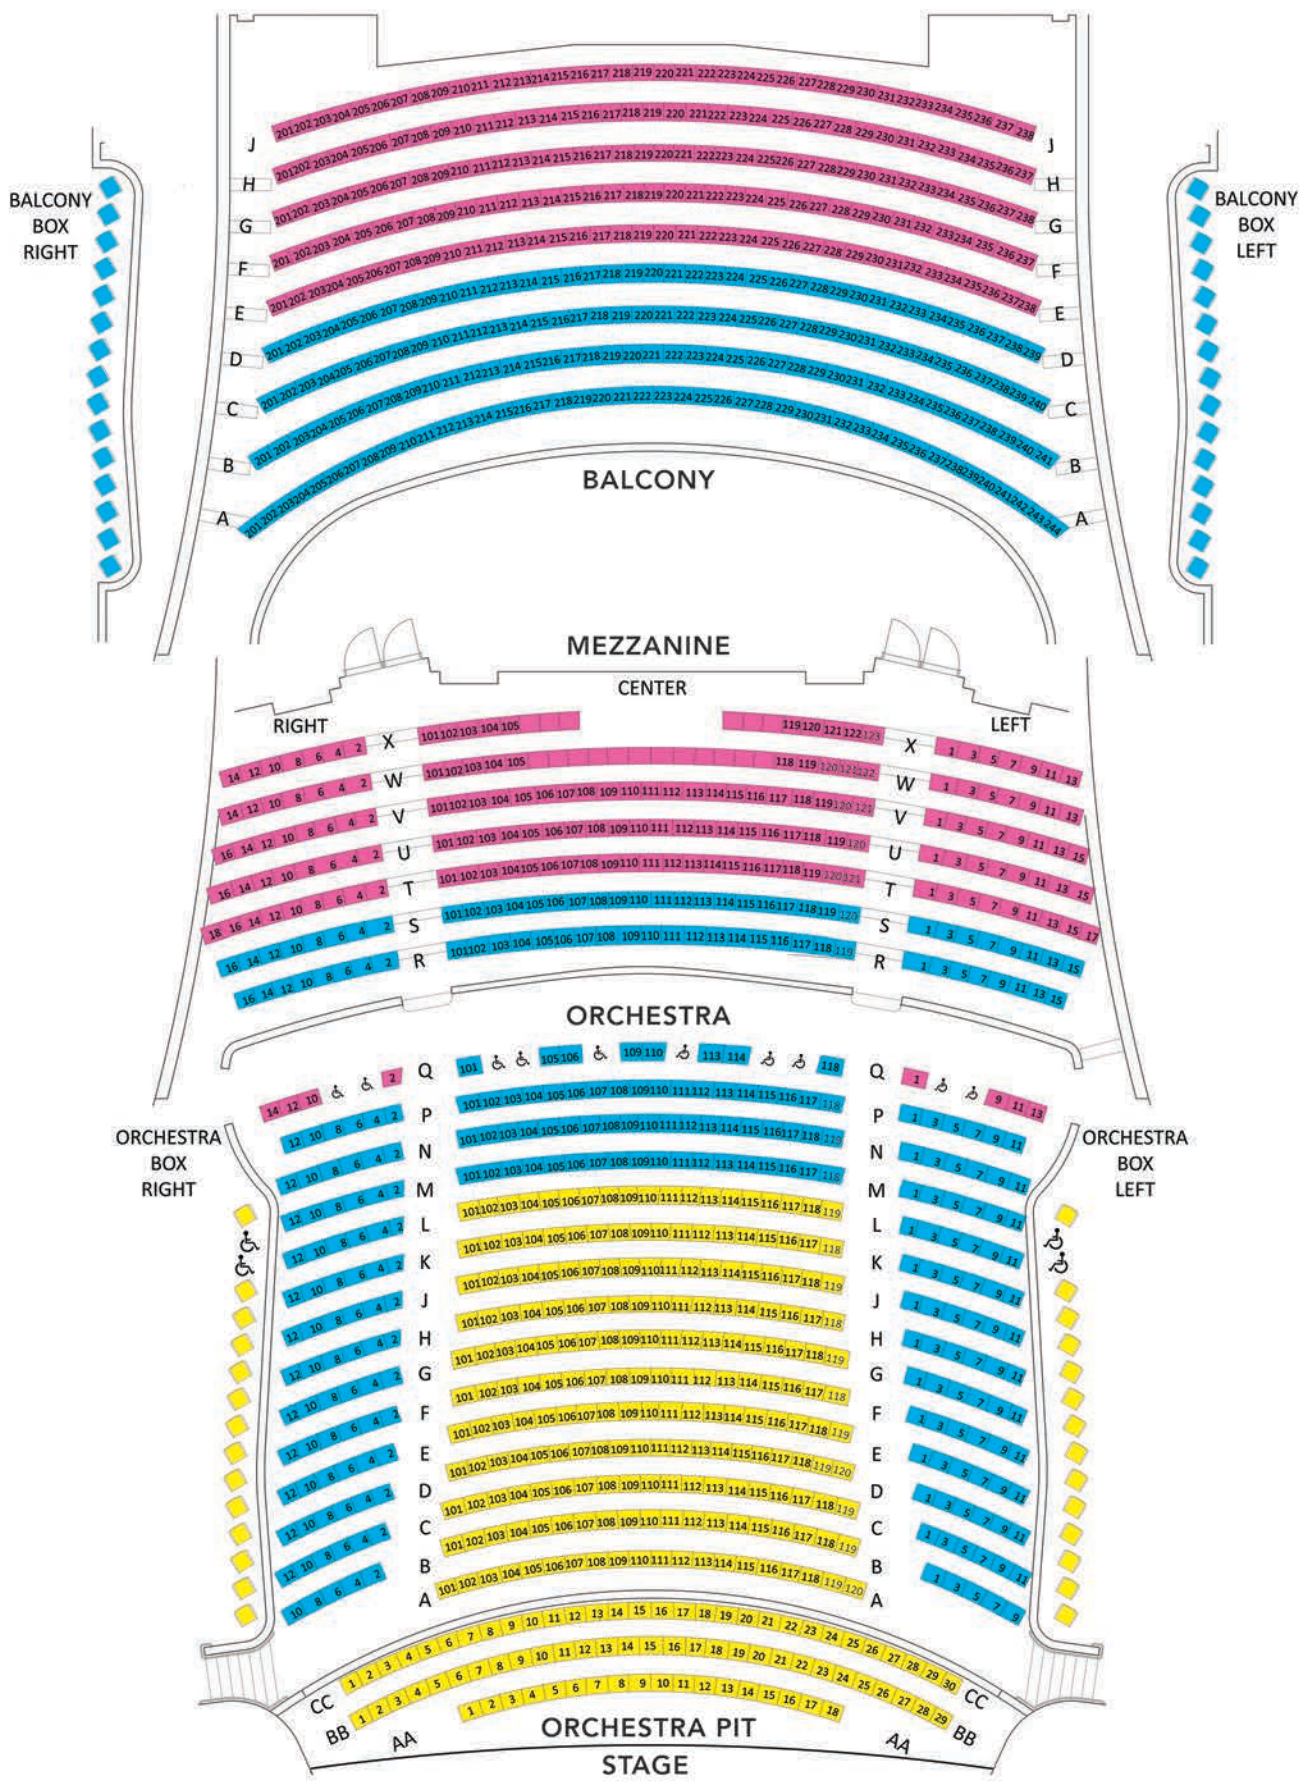

RONALD & LYNDA NUTT THEATRE

CLAYTON
CENTER
FOR THE ARTS